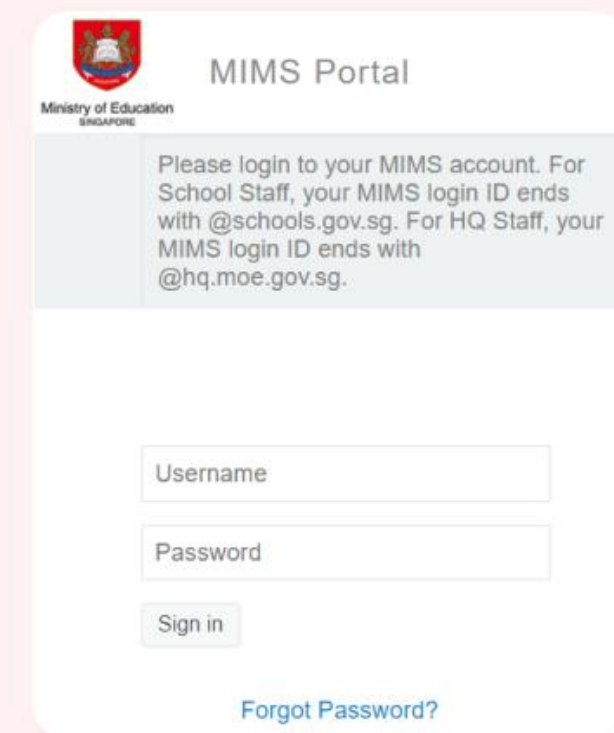

Having difficulties signing into your SLS account with the recommended method, using your existing SLS username and password?

You may contact Ms Carinn Sim through this link, <https://go.gov.sg/rgpsict> or call **64699513** (Mondays to Fridays: 8.00 a.m. to 4.00 p.m).